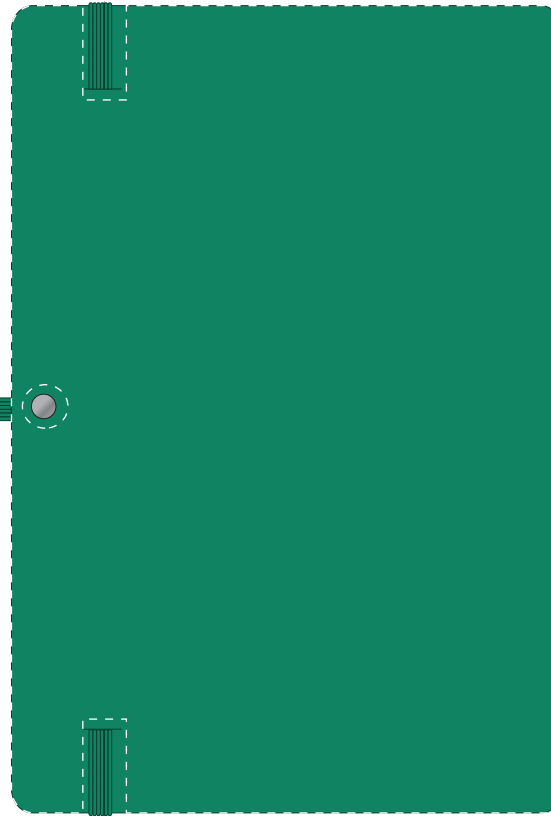

Your Ref:	Quantity:	Product Code: QS0345
Our Ref:	Version: 1	Product Colour: DARK GREEN

**PRINTING CONCERNS:**

Please note that this product has Sustainability Markings that are not visible from this perspective

We stock this item in the following colours

**PANTONE REFERENCE(S)**

 Full Colour (Edge to Edge)

Product Image for visualisation  
- colours may vary

ARTWORK SCALE 50%

ARTWORK SCALE 50%

The dashed line is to demonstrate print area and will not appear on your printed item

To proceed, please approve visual via the online system.

ARTWORK SCALE 100%  
Max print area: Edge to Edge

ARTWORK SCALE 100%  
Max print area: Edge to Edge